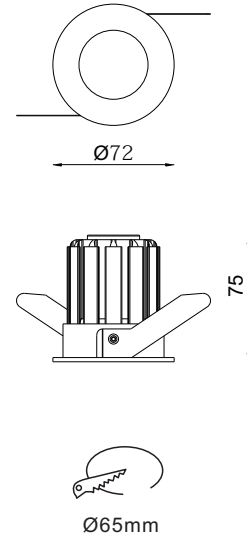

LUMINAIRE LUMEN

■ 2700 K / 630lm	Ra90
■ 3000 K / 702lm	Ra90
■ 4000 K / 783lm	Ra80
■ 5000 K / 864lm	Ra70

RoHS

CE

IP20/ IP44