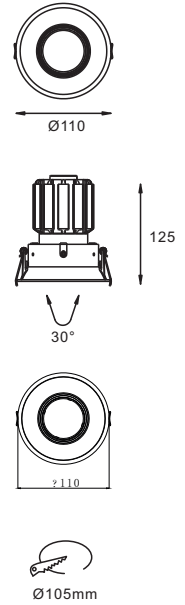

LUMINAIRE LUMEN

■ 2700 K /12601lm	Ra90
■ 3000 K /1368lm	Ra90
■ 4000 K /1584lm	Ra80
■ 5000 K /1728lm	Ra70

RoHS

CE

IP20/IP44