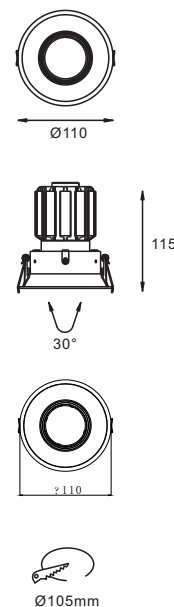

LUMINAIRE LUMEN

■ 2700 K /851lm	Ra90
■ 3000 K /936lm	Ra90
■ 4000 K /1056lm	Ra80
■ 5000 K /1176lm	Ra70

RoHS

IP20/IP44