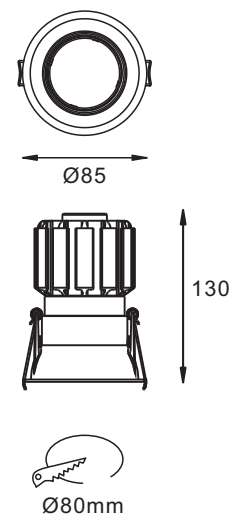

LUMINAIRE LUMEN

■ 2700 K /1260lm	Ra90
■ 3000 K /1368lm	Ra90
■ 4000 K /1584lm	Ra80
■ 5000 K /1728lm	Ra70

RoHS

IP20/IP44