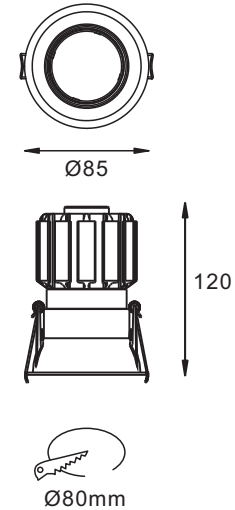

LUMINAIRE LUMEN

■ 2700 K /851lm	Ra90
■ 3000 K /936lm	Ra90
■ 4000 K /1056lm	Ra80
■ 5000 K /1176lm	Ra70

RoHS

CE

IP20/IP44