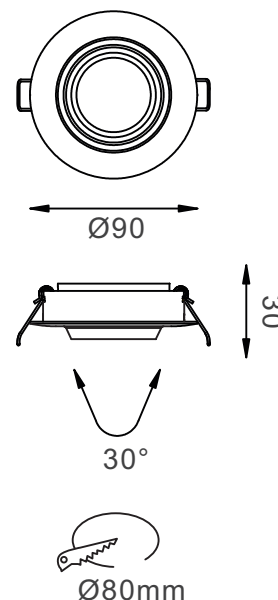

PRODUCT SELECTION GUIDE

PRODUCT	COLOR TEMP	POWER	OPTICS	DRIVER	BODY COLOR	REFLECTOR	ACCESSORIES
HL 5053 05	2700 K	05W	13- 13°	ND - Non-Dimmable	BL - Black	BL - Black	IP - IP rated glass
	3000 K		25 - 25°	DA - DALI	SL - Silver	WH - White	FG - Frosted Glass
	4000 K		38 - 38°	AN - Analogue (0-10v)	WH - White	XX - Custom	CG - Clear Glass
	5000 K			TR - Triac	XX - Custom		

Ordering Code

HL 5053 05 - 2700 K -05W - 13 - ND - BL - BL - IP

Consult factory / Representative for Custom Details

LUMINAIRE LUMEN

■ 2700 K /365lm	Ra90
■ 3000 K /397lm	Ra90
■ 4000 K /443lm	Ra80
■ 5000 K /490lm	Ra70

RoHS

IP20/ IP44