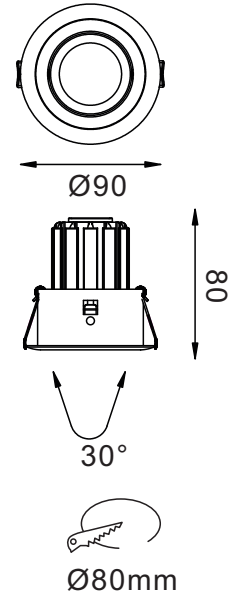

SPECIFICATIONS

NO OF HEAD	:	1
MOUNTING	:	Ceiling recessed
LAMP DESCRIPTION	:	9W COB chip
COLOR TEMPERATURE	:	2700/3000/4000/5000K
OPERATING VOLTAGE	:	100-240V 50/60Hz
OPERATING TEMP.	:	-30°C + 40°C
ENVIRONMENTAL RATINGS	:	IP20 / IP44

OPTICAL

OPTICS	:	Lens with glass
AIMING	:	Adjustable
LIGHT DISTRIBUTION	:	Symmetric
BEAM ANGLE	:	15°/24°/38°/60°

ELECTRICAL

TRANSFORMER	:	To be ordered separately
TRANSFORMER MOUNTING	:	Remote
TRANSFORMER TYPE	:	Electronic AC100-240V 50/60Hz-DC200mA
EMERGENCY	:	NA
DIMMING	:	Non Dimmable, Dali, 0-10v, Triac

PHYSICAL

DIMENSION	:	90 mm x 80 mm (Ø80 mm)
BODY MATERIAL	:	Aluminum Alloy
BODY COLOR	:	Black, Silver, White

LUMINAIRE LUMEN

■ 2700 K / 675lm	Ra90
■ 3000 K / 720lm	Ra90
■ 4000 K / 765lm	Ra80
■ 5000 K / 810lm	Ra70

PRODUCT SELECTION GUIDE

PRODUCT	COLOR TEMP	POWER	OPTICS	DRIVER	BODY COLOR	REFLECTOR	ACCESSORIES
HL 5047 09	2700 K	9 W	15- 15°	ND - Non-Dimmable	BL - Black	BL - Black	IP - IP rated glass
	3000 K		24 - 24°	DA - DALI	SL - Silver	WH - White	FG - Frosted Glass
	4000 K		38 - 38°	AN - Analogue (0-10v)	WH - White	XX - Custom	CG - Clear Glass
	5000 K		60 - 60°	TR - Triac	XX - Custom		

Ordering Code

HL 5047 09 - 2700 K - 9W - 15 - ND - BL - BL - IP

Consult factory / Representative for Custom Details

RoHS

CE

IP20/IP44