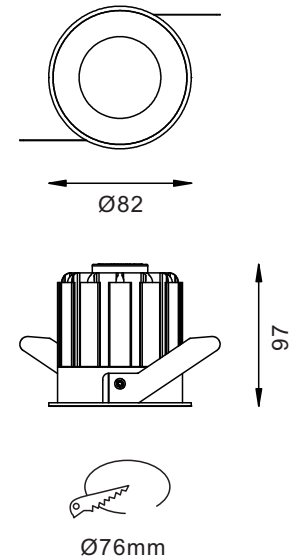

LUMINAIRE LUMEN

■ 2700 K /1050lm	Ra90
■ 3000 K /1200lm	Ra90
■ 4000 K /1370lm	Ra80
■ 5000 K /1550lm	Ra70

RoHS

CE

IP20/ IP44