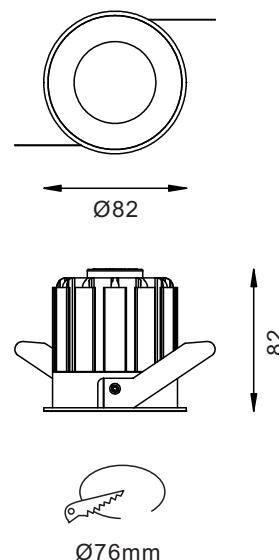

LUMINAIRE LUMEN

■ 2700 K / 1050lm	Ra90
■ 3000 K / 1200lm	Ra90
■ 4000 K / 1370lm	Ra80
■ 5000 K / 1550lm	Ra70

RoHS

IP20/ IP44