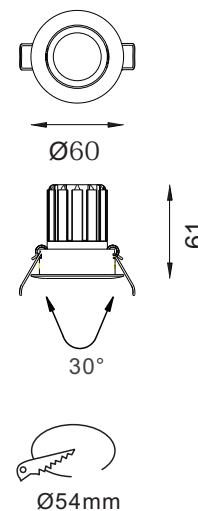

LUMINAIRE LUMEN

■ 2700 K /350lm	Ra90
■ 3000 K /380lm	Ra90
■ 4000 K /420lm	Ra80
■ 5000 K /470lm	Ra70

RoHS

IP20/IP44