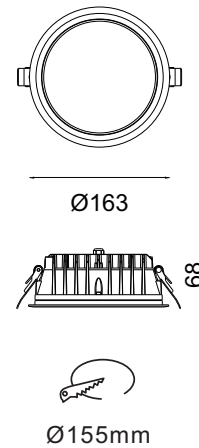

LUMINAIRE LUMEN

■ 2700 K / 1425lm	Ra90
■ 3000 K / 1520lm	Ra90
■ 4000 K / 1710lm	Ra80
■ 5000 K / 1900lm	Ra70

RoHS

CE

IP20/ IP65