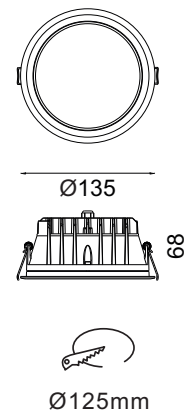

LUMINAIRE LUMEN

■ 2700 K /1125lm	Ra90
■ 3000 K /1200lm	Ra90
■ 4000 K /1350lm	Ra80
■ 5000 K /1500lm	Ra70

RoHS

IP20/ IP65