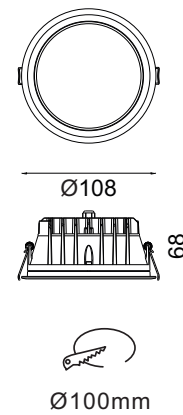

LUMINAIRE LUMEN

■ 2700 K /750lm	Ra90
■ 3000 K /800lm	Ra90
■ 4000 K /900lm	Ra80
■ 5000 K /1000lm	Ra70

RoHS

IP20/ IP65