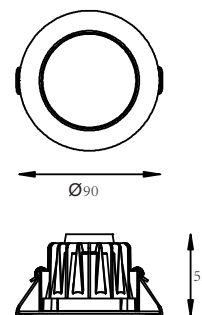

OPTICAL

OPTICS	:	Anti glare diffuser
AIMING	:	Fixed
LIGHT DISTRIBUTION	:	Symmetric
BEAM ANGLE	:	100°

ELECTRICAL

TRANSFORMER	:	To be ordered separately
TRANSFORMER MOUNTING	:	Remote
TRANSFORMER TYPE	:	Electronic AC100-240V 50/60Hz-DC300mA
EMERGENCY	:	NA
DIMMING	:	Non Dimmable, Dali, 0-10v, Triac

PHYSICAL

DIMENSION	:	90 mm x 53 mm (Ø75 mm)
BODY MATERIAL	:	Aluminum Alloy
BODY COLOR	:	Black, Silver, White

LUMINAIRE LUMEN

■ 2700 K / 525lm	Ra90
■ 3000 K / 560lm	Ra90
■ 4000 K / 630lm	Ra80
■ 5000 K / 700lm	Ra70

PRODUCT SELECTION GUIDE

PRODUCT	COLOR TEMP	POWER	OPTICS	DRIVER	BODY COLOR	REFLECTOR	ACCESSORIES
HL 3023 07	2700 K	7 W	100- 100°	ND - Non-Dimmable	BL - Black	BL - Black	IP - IP rated glass
	3000 K			DA - DALI	SL - Silver	WH - White	
	4000 K			AN - Analogue (0-10v)	WH - White	XX - Custom	
	5000 K			TR - Triac	XX - Custom		

Ordering Code

HL 3023 07 - 2700 K - 7W - 100 - ND - BL - BL - IP

Consult factory / Representative for Custom Details

RoHS

IP20/IP44