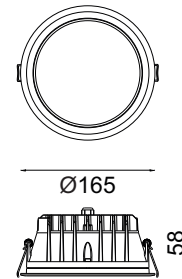

OPTICAL

OPTICS	:	Anti glare diffuser
AIMING	:	Fixed
LIGHT DISTRIBUTION	:	Symmetric
BEAM ANGLE	:	100°

ELECTRICAL

TRANSFORMER	:	To be ordered separately
TRANSFORMER MOUNTING	:	Remote
TRANSFORMER TYPE	:	Electronic AC100-240V 50/60Hz-DC350mA
EMERGENCY	:	NA
DIMMING	:	Non Dimmable, Dali, 0-10v, Triac

PHYSICAL

DIMENSION	:	165 mm x 58 mm (Ø150 mm)
BODY MATERIAL	:	Aluminum Alloy
BODY COLOR	:	Black, Silver, White

LUMINAIRE LUMEN

■ 2700 K /1125lm	Ra90
■ 3000 K /1200lm	Ra90
■ 4000 K /1350lm	Ra80
■ 5000 K /1500lm	Ra70

PRODUCT SELECTION GUIDE

PRODUCT	COLOR TEMP	POWER	OPTICS	DRIVER	BODY COLOR	REFLECTOR	ACCESSORIES
HL 3022 15	2700 K	15W	100- 100°	ND - Non-Dimmable	BL - Black	BL - Black	IP - IP rated glass
	3000 K			DA - DALI	SL - Silver	WH - White	
	4000 K			AN - Analogue (0-10v)	WH - White	XX - Custom	
	5000 K			TR - Triac	XX - Custom		

Ordering Code

HL 3022 15 - 2700 K - 15W - 100 - ND - BL - BL - IP

Consult factory / Representative for Custom Details

RoHS

IP20/ IP44