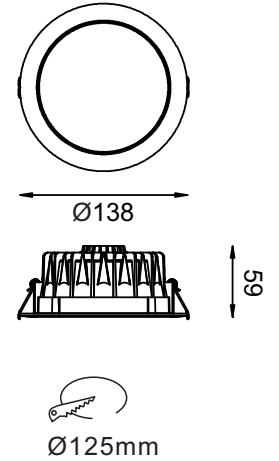

LUMINAIRE LUMEN

■ 2700 K /975lm	Ra90
■ 3000 K /1040lm	Ra90
■ 4000 K /1170lm	Ra80
■ 5000 K /1300lm	Ra70

RoHS

IP20/IP44