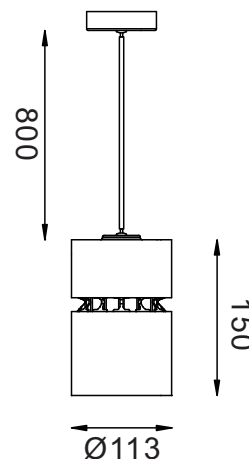

NO OF HEAD	:	1
MOUNTING	:	Suspended
LAMP DESCRIPTION	:	30W COB chip
COLOR TEMPERATURE	:	2700/3000/4000/5000K
OPERATING VOLTAGE	:	100-240V 50/60Hz
OPERATING TEMP.	:	-30°C + 40°C
ENVIRONMENTAL RATINGS	:	IP40

OPTICAL

OPTICS	:	Lens
AIMING	:	Fixed
LIGHT DISTRIBUTION	:	Symmetric
BEAM ANGLE	:	15°/24°/38°/60°

ELECTRICAL

TRANSFORMER	:	To be ordered seperately
TRANSFORMER MOUNTING	:	Remote
TRANSFORMER TYPE	:	Electronic AC100-240V 50/60Hz-DC700mA
EMERGENCY	:	NA
DIMMING	:	Non Dimmable, Dali, 1-10v, Triac

PHYSICAL

DIMENSION	:	113 mm x 150 mm
BODY MATERIAL	:	Aluminum Alloy
BODY COLOR	:	Black, Silver, White

PRODUCT SELECTION GUIDE

PRODUCT	COLOR TEMP	POWER	OPTICS	DRIVER	BODY COLOR	REFLECTOR	ACCESSORIES
HL 3020 30	2700 K	30 W	15- 15°	ND - Non-Dimmable	BL - Black	BL - Black	XXX
	3000 K		24- 24°	DA - DALI	SL - Silver	WH - White	
	4000 K		38- 38°	AN - Analogue (0-10v)	WH - White	XX - Custom	
	5000 K		60- 60°	TR - Triac	XX - Custom		