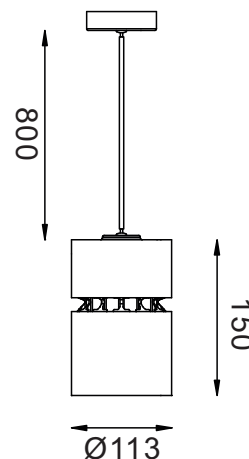

## SPECIFICATIONS

NO OF HEAD	:	1
MOUNTING	:	Suspended
LAMP DESCRIPTION	:	25W COB chip
COLOR TEMPERATURE	:	2700/3000/4000/5000K
OPERATING VOLTAGE	:	100-240V 50/60Hz
OPERATING TEMP.	:	-30°C + 40°C
ENVIRONMENTAL RATINGS	:	IP40

## OPTICAL

OPTICS	:	Lens
AIMING	:	Fixed
LIGHT DISTRIBUTION	:	Symmetric
BEAM ANGLE	:	15°/24°/38°/60°

## PHYSICAL

DIMENSION	:	113 mm x 150 mm
BODY MATERIAL	:	Aluminum Alloy
BODY COLOR	:	Black, Silver, White