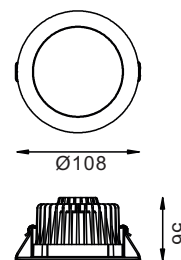

OPTICAL

OPTICS	:	Anti glare diffuser
AIMING	:	Fixed
LIGHT DISTRIBUTION	:	Symmetric
BEAM ANGLE	:	100°

ELECTRICAL

TRANSFORMER	:	To be ordered separately
TRANSFORMER MOUNTING	:	Remote
TRANSFORMER TYPE	:	Electronic AC100-240V 50/60Hz-DC300mA
EMERGENCY	:	NA
DIMMING	:	Non Dimmable, Dali, 0-10v, Triac

PHYSICAL

DIMENSION	:	108 mm x 56 mm (Ø90 mm)
BODY MATERIAL	:	Aluminum Alloy
BODY COLOR	:	Black, Silver, White

LUMINAIRE LUMEN

■ 2700 K /750lm	Ra90
■ 3000 K /800lm	Ra90
■ 4000 K /900lm	Ra80
■ 5000 K /1000lm	Ra70

PRODUCT SELECTION GUIDE

PRODUCT	COLOR TEMP	POWER	OPTICS	DRIVER	BODY COLOR	REFLECTOR	ACCESSORIES
HL 3020 10	2700 K	10 W	100- 100°	ND - Non-Dimmable	BL - Black	BL - Black	IP - IP rated glass
	3000 K			DA - DALI	SL - Silver	WH - White	
	4000 K			AN - Analogue (0-10v)	WH - White	XX - Custom	
	5000 K			TR - Triac	XX - Custom		

Ordering Code

HL 3020 10 - 2700 K - 10W - 100 - ND - BL - BL - IP

Consult factory / Representative for Custom Details

RoHS

IP20/ IP44