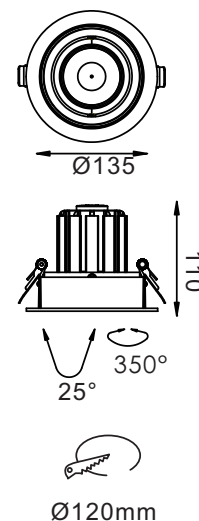

LUMINAIRE LUMEN

■ 2700 K /1400lm	Ra90
■ 3000 K /1430lm	Ra90
■ 4000 K /1600lm	Ra80
■ 5000 K /1650lm	Ra70

RoHS

IP20/IP44