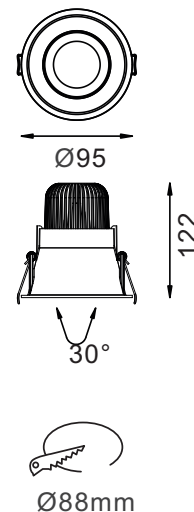

LUMINAIRE LUMEN

■ 2700 K /1120lm	Ra90
■ 3000 K /1286lm	Ra90
■ 4000 K /1440lm	Ra80
■ 5000 K /1568lm	Ra70

RoHS

IP20/ IP44