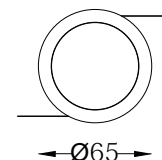

LUMINAIRE LUMEN

■ 2700 K /600lm	Ra90
■ 3000 K /670lm	Ra90
■ 4000 K /750lm	Ra80
■ 5000 K /820lm	Ra70

RoHS

IP20/IP44