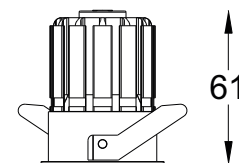

Ø45mm

LUMINAIRE LUMEN

■ 2700 K /350lm	Ra90
■ 3000 K /380lm	Ra90
■ 4000 K /420lm	Ra80
■ 5000 K /470lm	Ra70

RoHS

IP20/IP44