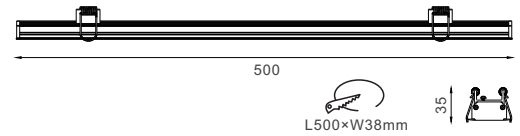

LUMINAIRE LUMEN

2700 K /1050lm	Ra90
3000 K /1200lm	Ra90
4000 K /1370lm	Ra80
5000 K /1550lm	Ra70

RoHS

IP40