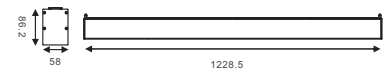

	Section 1	Section 2	Section 3
DIMENSION	: 928.5 x 45 x 35	Ø80 x 130	665 x 45 x 35
BODY MATERIAL	:	Aluminum body	
BODY COLOR	:	Black, Silver, White	

PRODUCT SELECTION GUIDE

PRODUCT	COLOR TEMP	POWER	OPTICS	DRIVER	BODY COLOR	REFLECTOR	ACCESSORIES
HL 8021				ND - Non-Dimmable	BL - Black	BL - Black	XXX
SECTION 1	2700/3000/4000 K	11W	120°	DA - Dali	SL - Silver	WH - White	
SECTION 2	2700/3000/4000 K	16W	15°/24°/38°/60°	AN - Analogue (0-10v)	WH - White	XX - Custom	
SECTION 3	2700/3000/4000 K	30W	25°/9+41°	TR - Triac	XX - Custom		

Ordering Code

HL 8021 SECTION 1 - 2700 K - 11W - 120 - ND - BL - BL - XX

*Standard length 650/760/1200

Consult factory / Representative for Custom Details

1. Section 1
2. Section 2
3. Section 3
4. Multifunctional lamp body
5. End cap
6. Suspension wire