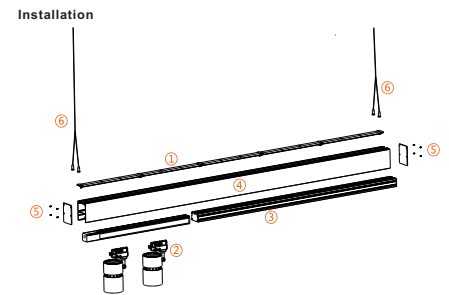

	Section 1	Section 2	Section 3
DIMENSION	: 928.5 x 45 x 35	Ø80 x 130	665 x 45 x 35
BODY MATERIAL	:	Aluminum body	
BODY COLOR	:	Black, Silver, White	

PRODUCT SELECTION GUIDE

PRODUCT	COLOR TEMP	POWER	OPTICS	DRIVER	BODY COLOR	REFLECTOR	ACCESSORIES
HL 8021				ND - Non-Dimmable	BL - Black	BL - Black	XXX
SECTION 1	2700/3000/4000 K	11W	120°	DA - Dali	SL - Silver	WH - White	
SECTION 2	2700/3000/4000 K	16W	15°/24°/38°/60°	AN - Analogue (0-10v)	WH - White	XX - Custom	
SECTION 3	2700/3000/4000 K	30W	25°/9+41°	TR - Triac	XX - Custom		

Ordering Code

HL 8021 SECTION 1 - 2700 K - 11W - 120 - ND - BL - BL - XX

*Standard length 650/760/1200

Consult factory / Representative for Custom Details

1. Section 1
2. Section 2
3. Section 3
4. Multifunctional lamp body
5. End cap
6. Suspension wire