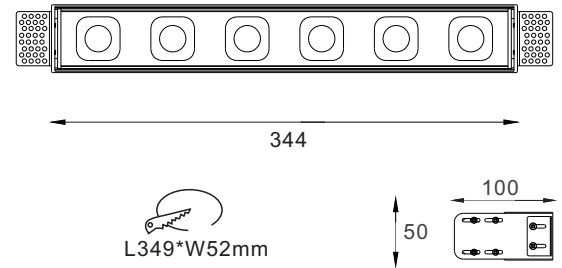

LUMINAIRE LUMEN

2700 K /1200lm	Ra90
3000 K /1280lm	Ra90
4000 K /1360lm	Ra80
5000 K /1440lm	Ra70

RoHS

IP40