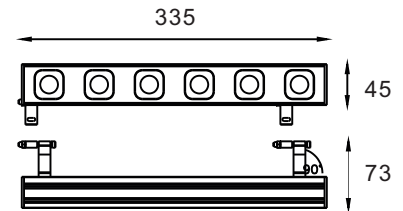

ELECTRICAL

TRANSFORMER	:	To be ordered seperately
TRANSFORMER MOUNTING	:	Remote
TRANSFORMER TYPE	:	Electronic AC100-240V 50/60Hz - DC700mA
EMERGENCY	:	NA
DIMMING	:	Non Dimmable, Dali, 1-10v, Triac

PHYSICAL

DIMENSION	:	335 mm x 45 mm x 73 mm
BODY MATERIAL	:	Aluminum body
BODY COLOR	:	Black, Silver, White

LUMINAIRE LUMEN

■ 2700 K /1200lm	Ra90
■ 3000 K /1280lm	Ra90
■ 4000 K /1360lm	Ra80
■ 5000 K /1440lm	Ra70

PRODUCT SELECTION GUIDE

PRODUCT	COLOR TEMP	POWER	OPTICS	DRIVER	BODY COLOR	REFLECTOR	ACCESSORIES
HL 8005 16	2700 K	16W	7- 7°	ND - Non-Dimmable	BL - Black	BL - Black	XXX
			14- 14°	DA - Dali	SL - Silver	WH - White	
			25- 25°	AN - Analogue (0-10v)	WH - White	XX - Custom	
			46- 46°	TR - Triac	XX - Custom		
			9+41°				

Ordering Code

HL 8005 16 - 2700 K - 16W - 7 - ND - BL - BL - XX

Consult factory / Representative for Custom Details

RoHS

IP40