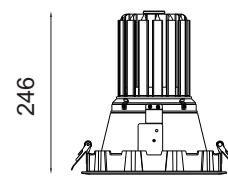

PHYSICAL

DIMENSION	:	218mm x 246mm (Ø210 mm)
BODY MATERIAL	:	Aluminum Alloy
BODY COLOR	:	Black, Silver, White

PRODUCT SELECTION GUIDE

PRODUCT	COLOR TEMP	POWER	OPTICS	DRIVER	BODY COLOR	REFLECTOR	ACCESSORIES
HL 6013 50	2700 K	50 W	10- 10°	ND - Non-Dimmable	BL - Black	BL - Black	FG - Frosted Glass
	3000 K		24 - 24°	DA - Dali	SL - Silver	WH - White	CG - Clear Glass
	4000 K		38 - 38°	AN - Analogue (0-10v)	WH - White	XX - Custom	
	5000 K			TR - Triac	XX - Custom		

Ordering Code

HL 6013 50 - 2700 K - 50W - 10 - ND - BL - BL - FG

Consult factory / Representative for Custom Details

Ø218

Ø210mm

LUMINAIRE LUMEN

■ 2700 K /3250lm	Ra90
■ 3000 K /3800lm	Ra90
■ 4000 K /4250lm	Ra80
■ 5000 K /4600lm	Ra70