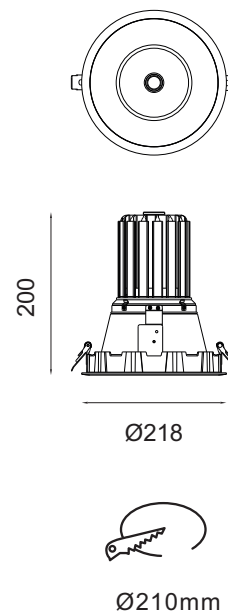

LUMINAIRE LUMEN

■ 2700 K /2250lm	Ra90
■ 3000 K /2400lm	Ra90
■ 4000 K /2550lm	Ra80
■ 5000 K /2700lm	Ra70

RoHS

IP40