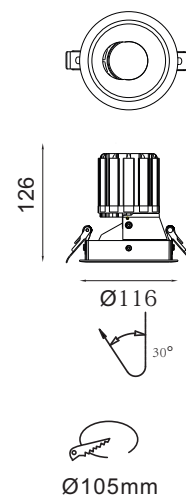

APPLICATIONS

Fashion store, chain store, shopping mall;
Showrooms, art galleries, villas.

LED Down light luminaire with die-cast
Aluminum alloy in white powder coating finish.

SPECIFICATIONS

NO OF HEAD	:	1
MOUNTING	:	Ceiling recessed
LAMP DESCRIPTION	:	15W COB chip
COLOR TEMPERATURE	:	2700/3000/4000/5000K
OPERATING VOLTAGE	:	100-240V 50/60Hz
OPERATING TEMP.	:	-30°C + 40°C
ENVIRONMENTAL RATINGS	:	IP40

OPTICAL

OPTICS	:	Lens
AIMING	:	Adjustable
LIGHT DISTRIBUTION	:	Asymmetric
BEAM ANGLE	:	15°/24°/36°

ELECTRICAL

TRANSFORMER	:	To be ordered seperately
TRANSFORMER MOUNTING	:	Remote
TRANSFORMER TYPE	:	Electronic AC100-240V 50/60Hz - DC500mA
EMERGENCY	:	NA
DIMMING	:	Non Dimmable, Dali, 1-10v, Triac

PHYSICAL

DIMENSION	:	116 mm x 126 mm (Ø105 mm)
BODY MATERIAL	:	Aluminum Alloy
BODY COLOR	:	Black, Silver, White

PRODUCT SELECTION GUIDE

PRODUCT	COLOR TEMP	POWER	OPTICS	DRIVER	BODY COLOR	REFLECTOR	ACCESSORIES
HL 6012A 15	2700 K	15 W	15- 15°	ND - Non-Dimmable	BL - Black	BL - Black	FG - Frosted Glass
	3000 K		24 - 24°	DA - Dali	SL - Silver	WH - White	CG - Clear Glass
	4000 K		36 - 36°	AN - Analogue (0-10v)	WH - White	XX - Custom	
	5000 K			TR - Triac	XX - Custom		

Ordering Code

HL 6012A 15 - 2700 K - 15W - 15 - ND - BL - BL - FG

Consult factory / Representative for Custom Details

LUMINAIRE LUMEN

■ 2700 K /1125lm	Ra90
■ 3000 K /1200lm	Ra90
■ 4000 K /1275lm	Ra80
■ 5000 K /1350lm	Ra70