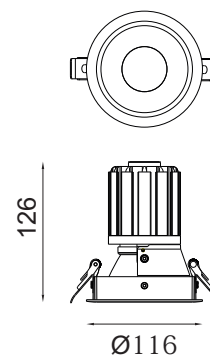

LUMINAIRE LUMEN

■ 2700 K /1125lm	Ra90
■ 3000 K /1200lm	Ra90
■ 4000 K /1275lm	Ra80
■ 5000 K /1350lm	Ra70

RoHS

IP40