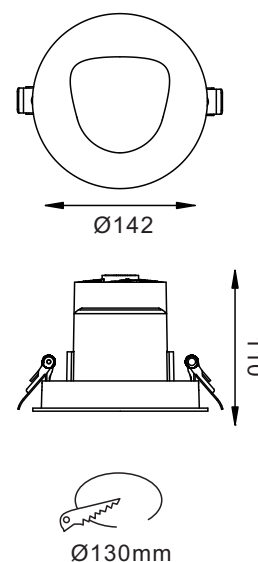

## SPECIFICATIONS

NO OF HEAD	:	1
MOUNTING	:	Ceiling recessed
LAMP DESCRIPTION	:	25W COB chip
COLOR TEMPERATURE	:	2700/3000/4000/5000K
OPERATING VOLTAGE	:	100-240V 50/60Hz
OPERATING TEMP.	:	-30°C + 40°C
ENVIRONMENTAL RATINGS	:	IP40

## OPTICAL

OPTICS	:	Lens with glass
AIMING	:	Fixed
LIGHT DISTRIBUTION	:	Asymmetric
BEAM ANGLE	:	11°/22°/45°

## PHYSICAL

DIMENSION	:	142mm x 110mm ( Ø130 mm )
BODY MATERIAL	:	Aluminum Alloy
BODY COLOR	:	Black, Silver, White