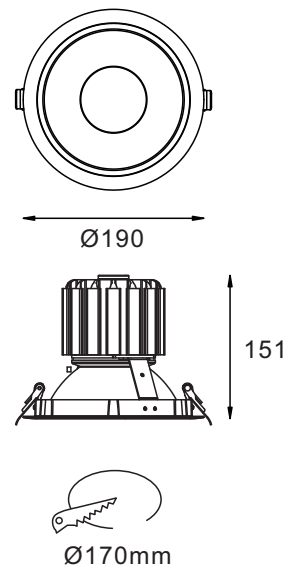

LUMINAIRE LUMEN

■ 2700 K /2106lm	Ra90
■ 3000 K /2280lm	Ra90
■ 4000 K /2640lm	Ra80
■ 5000 K /2880lm	Ra70

RoHS

IP40