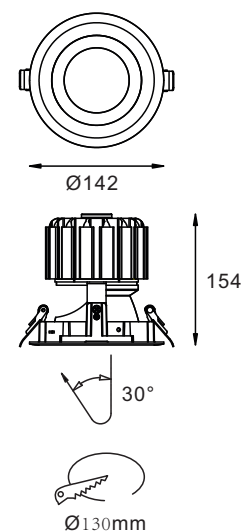

LUMINAIRE LUMEN

■ 2700 K /2250lm	Ra90
■ 3000 K /2400lm	Ra90
■ 4000 K /2550lm	Ra80
■ 5000 K /2700lm	Ra70

RoHS

IP40