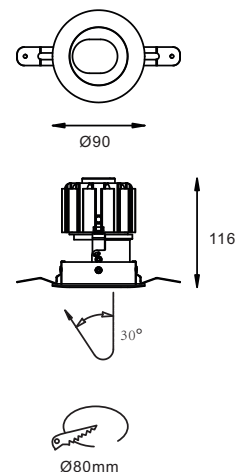

APPLICATIONS

Fashion store, chain store, shopping mall;
Showrooms, art galleries, villas.

LED Down light luminaire with die-cast
Aluminum alloy in white powder coating finish.

SPECIFICATIONS

NO OF HEAD	:	1
MOUNTING	:	Ceiling recessed
LAMP DESCRIPTION	:	15W COB chip
COLOR TEMPERATURE	:	2700/3000/4000/5000K
OPERATING VOLTAGE	:	100-240V 50/60Hz
OPERATING TEMP.	:	-30°C + 40°C
ENVIRONMENTAL RATINGS	:	IP40

PHYSICAL

DIMENSION	:	90 mm x 116 mm (Ø80 mm)
BODY MATERIAL	:	Aluminum Alloy
BODY COLOR	:	Black, Silver, White

PRODUCT SELECTION GUIDE

PRODUCT	COLOR TEMP	POWER	OPTICS	DRIVER	BODY COLOR	REFLECTOR	ACCESSORIES
HL 6004 15	2700 K	15 W	15- 15°	ND - Non-Dimmable	BL - Black	BL - Black	FG - Frosted Glass
	3000 K		25 - 25°	DA - Dali	SL - Silver	WH - White	CG - Clear Glass
	4000 K		38 - 38°	AN - Analogue (0-10v)	WH - White	XX - Custom	
	5000 K			TR - Triac	XX - Custom		

Ordering Code

HL 6004 15 - 2700 K - 15W - 15 - ND - BL - BL - FG

Consult factory / Representative for Custom Details

LUMINAIRE LUMEN

■ 2700 K /1065lm	Ra90
■ 3000 K /1170lm	Ra90
■ 4000 K /1320lm	Ra80
■ 5000 K /1425lm	Ra70