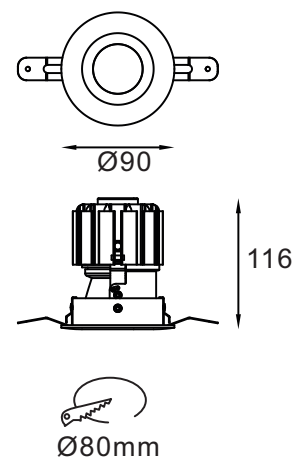

LUMINAIRE LUMEN

■ 2700 K /1065lm	Ra90
■ 3000 K /1170lm	Ra90
■ 4000 K /1320lm	Ra80
■ 5000 K /1425lm	Ra70

RoHS

IP40