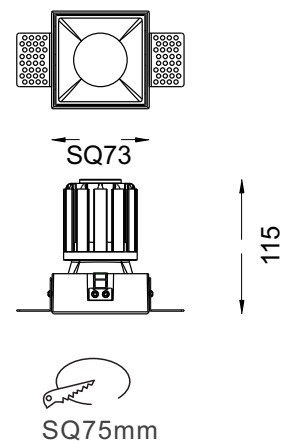

LUMINAIRE LUMEN

■ 2700 K /1750lm	Ra90
■ 3000 K /1975lm	Ra90
■ 4000 K /2250lm	Ra80
■ 5000 K /2450lm	Ra70

RoHS

IP40