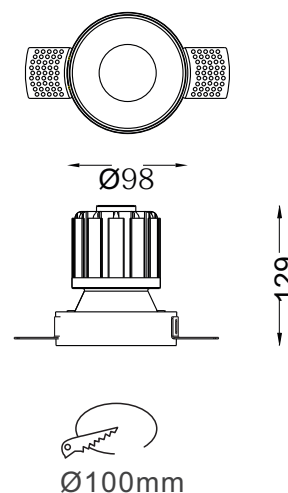

APPLICATIONS

Fashion store, chain store, shopping mall;
Showrooms, art galleries, villas.

LED Down light luminaire with die-cast
Aluminum alloy in white powder coating finish.

SPECIFICATIONS

NO OF HEAD	:	1
MOUNTING	:	Ceiling recessed
LAMP DESCRIPTION	:	20W COB chip
COLOR TEMPERATURE	:	2700/3000/4000/5000K
OPERATING VOLTAGE	:	100-240V 50/60Hz
OPERATING TEMP.	:	-30°C + 40°C
ENVIRONMENTAL RATINGS	:	IP40

PHYSICAL

DIMENSION	:	98 mm x 129 mm (Ø100 mm)
BODY MATERIAL	:	Aluminum Alloy
BODY COLOR	:	Black, Silver, White

PRODUCT SELECTION GUIDE

PRODUCT	COLOR TEMP	POWER	OPTICS	DRIVER	BODY COLOR	REFLECTOR	ACCESSORIES
HL 5093 20	2700 K	20 W	15- 15°	ND - Non-Dimmable	BL - Black	BL - Black	xxx
	3000 K		24 - 24°	DA - Dali	SL - Silver	WH - White	
	4000 K		38 - 38°	AN - Analogue (0-10v)	WH - White	XX - Custom	
	5000 K		60 - 60°	TR - Triac	XX - Custom		

Ordering Code

HL 5093 20 - 2700 K - 20W - 15 - ND - BL - BL - XX

LUMINAIRE LUMEN

■ 2700 K /1300lm	Ra90
■ 3000 K /1520lm	Ra90
■ 4000 K /1700lm	Ra80
■ 5000 K /1840lm	Ra70

RoHS

IP40

Consult factory / Representative for Custom Details