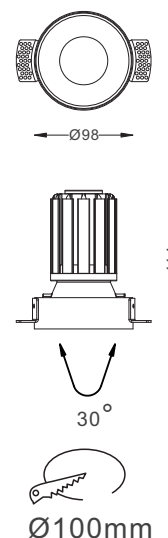

LUMINAIRE LUMEN

■ 2700 K /900lm	Ra90
■ 3000 K /960lm	Ra90
■ 4000 K /1020lm	Ra80
■ 5000 K /1080lm	Ra70

RoHS

IP40