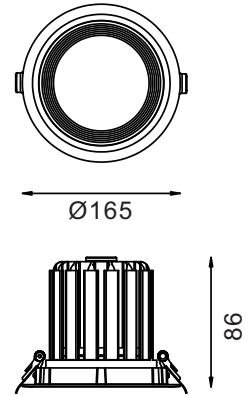

## SPECIFICATIONS

NO OF HEAD	:	1
MOUNTING	:	Ceiling recessed
LAMP DESCRIPTION	:	15W COB chip
COLOR TEMPERATURE	:	2700/3000/4000/5000K
OPERATING VOLTAGE	:	100-240V 50/60Hz
OPERATING TEMP.	:	-30°C + 40°C
ENVIRONMENTAL RATINGS	:	IP44

## OPTICAL

OPTICS	:	Lens with glass
AIMING	:	Fixed
LIGHT DISTRIBUTION	:	Symmetric
BEAM ANGLE	:	23°/38°/60°

## PHYSICAL

DIMENSION	:	165 mm x 86 mm (Ø150 mm)
BODY MATERIAL	:	Aluminum Alloy
BODY COLOR	:	Black, Silver, White