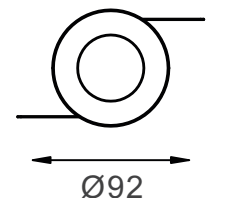

## SPECIFICATIONS

NO OF HEAD	:	1
MOUNTING	:	Ceiling recessed
LAMP DESCRIPTION	:	16W COB chip
COLOR TEMPERATURE	:	2700/3000/4000/5000K
OPERATING VOLTAGE	:	100-240V 50/60Hz
OPERATING TEMP.	:	-30°C + 40°C
ENVIRONMENTAL RATINGS	:	IP40

## OPTICAL

OPTICS	:	Lens with glass
AIMING	:	Fixed
LIGHT DISTRIBUTION	:	Symmetric
BEAM ANGLE	:	15°/30°

## PHYSICAL

DIMENSION	:	64 mm x 72 mm (Ø65 mm)
BODY MATERIAL	:	Aluminum Alloy
BODY COLOR	:	Black, Silver, White