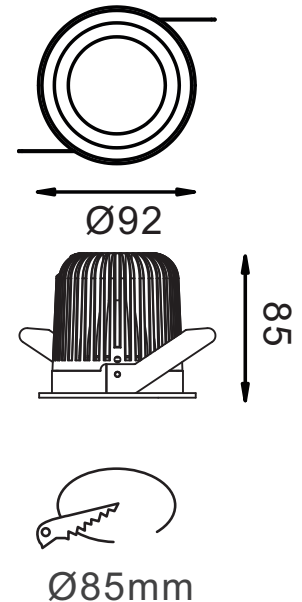

APPLICATIONS

Fashion store, chain store, shopping mall;
Showrooms, art galleries, villas.

LED Down light luminaire with die-cast
Aluminum alloy in white powder coating finish.

SPECIFICATIONS

NO OF HEAD	:	1
MOUNTING	:	Ceiling recessed
LAMP DESCRIPTION	:	14W COB chip
COLOR TEMPERATURE	:	2700/3000/4000/5000K
OPERATING VOLTAGE	:	100-240V 50/60Hz
OPERATING TEMP.	:	-30°C + 40°C
ENVIRONMENTAL RATINGS	:	IP40

OPTICAL

OPTICS	:	Lens
AIMING	:	Fixed
LIGHT DISTRIBUTION	:	Symmetric
BEAM ANGLE	:	15°/30°/55°

ELECTRICAL

TRANSFORMER	:	To be ordered seperately
TRANSFORMER MOUNTING	:	Remote
TRANSFORMER TYPE	:	Electronic AC100-240V 50/60Hz - DC600mA
EMERGENCY	:	NA
DIMMING	:	Non Dimmable, Dali, 1-10v, Triac

PHYSICAL

DIMENSION	:	92 mm x 85 mm (Ø85mm)
BODY MATERIAL	:	Aluminum Alloy
BODY COLOR	:	Black, Silver, White

PRODUCT SELECTION GUIDE

PRODUCT	COLOR TEMP	POWER	OPTICS	DRIVER	BODY COLOR	REFLECTOR	ACCESSORIES
HL 5076 14	2700 K	14W	15- 15°	ND - Non-Dimmable	BL - Black	BL - Black	FG - Frosted Glass
	3000 K		30 - 30°	DA - Dali	SL - Silver	WH - White	CG - Clear Glass
	4000 K		55 - 55°	AN - Analogue (0-10v)	WH - White	XX - Custom	
	5000 K			TR - Triac	XX - Custom		

Ordering Code

HL 5076 14 - 2700 K - 14W - 13 - ND - BL - BL - FG

Consult factory / Representative for Custom Details

LUMINAIRE LUMEN

2700 K /1120lm	Ra90
3000 K /1248lm	Ra90
4000 K /1408lm	Ra80
5000 K /1568lm	Ra70