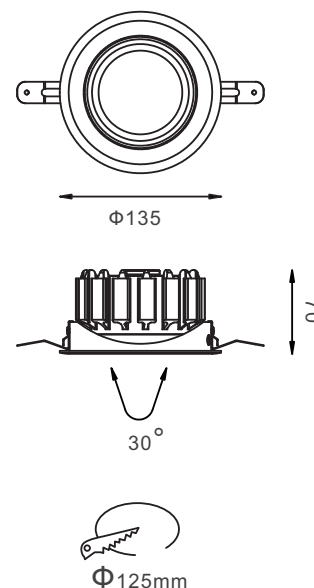

## SPECIFICATIONS

NO OF HEAD	:	1
MOUNTING	:	Ceiling recessed
LAMP DESCRIPTION	:	25W COB chip
COLOR TEMPERATURE	:	2700/3000/4000/5000K
OPERATING VOLTAGE	:	100-240V 50/60Hz
OPERATING TEMP.	:	-30°C + 40°C
ENVIRONMENTAL RATINGS	:	IP40

## OPTICAL

OPTICS	:	Lens
AIMING	:	Adjustable
LIGHT DISTRIBUTION	:	Symmetric
BEAM ANGLE	:	15°/30°/45°

## PHYSICAL

DIMENSION	:	135 mm x 70 mm ( Ø125mm )
BODY MATERIAL	:	Aluminum Alloy
BODY COLOR	:	Black, Silver, White

Ordering Code

**HL 5072 25 - 2700 K - 25W - 15 - ND - BL - BL - FG**

Consult factory / Representative for Custom Details