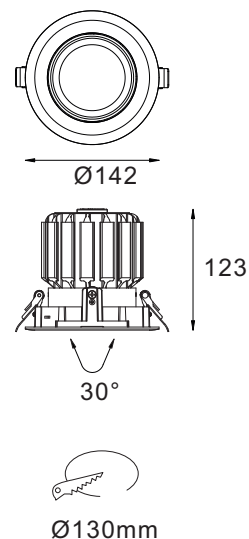

## SPECIFICATIONS

NO OF HEAD	:	1
MOUNTING	:	Ceiling recessed
LAMP DESCRIPTION	:	35W COB chip
COLOR TEMPERATURE	:	2700/3000/4000/5000K
OPERATING VOLTAGE	:	100-240V 50/60Hz
OPERATING TEMP.	:	-30°C + 40°C
ENVIRONMENTAL RATINGS	:	IP40

## PHYSICAL

DIMENSION	:	142 mm x 123 mm ( Ø130mm )
BODY MATERIAL	:	Aluminum Alloy
BODY COLOR	:	Black, Silver, White

Ordering Code

**HL 5070 35 - 2700 K - 35W - 15 - ND - BL - BL - FG**

Consult factory / Representative for Custom Details