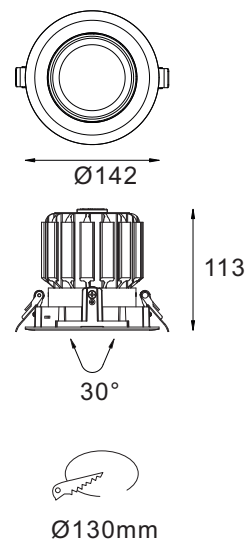

LUMINAIRE LUMEN

■ 2700 K /2115lm	Ra90
■ 3000 K /2280lm	Ra90
■ 4000 K /2640lm	Ra80
■ 5000 K /2910lm	Ra70

RoHS

IP40