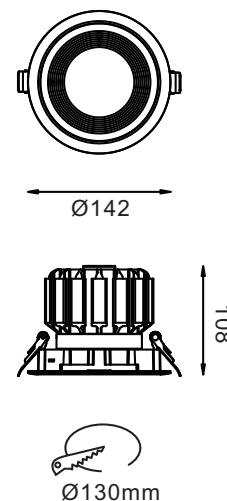

APPLICATIONS

Fashion store, chain store, shopping mall;
Showrooms, art galleries, villas.

LED Down light luminaire with die-cast
Aluminum alloy in white powder coating finish.

SPECIFICATIONS

| | | |
|-----------------------|---|----------------------|
| NO OF HEAD | : | 1 |
| MOUNTING | : | Ceiling recessed |
| LAMP DESCRIPTION | : | 20W COB chip |
| COLOR TEMPERATURE | : | 2700/3000/4000/5000K |
| OPERATING VOLTAGE | : | 100-240V 50/60Hz |
| OPERATING TEMP. | : | -30°C + 40°C |
| ENVIRONMENTAL RATINGS | : | IP44 |

PHYSICAL

| | | |
|---------------|---|-----------------------------|
| DIMENSION | : | 142 mm x 108 mm (Ø130 mm) |
| BODY MATERIAL | : | Aluminum Alloy |
| BODY COLOR | : | Black, Silver, White |

PRODUCT SELECTION GUIDE

| PRODUCT | COLOR TEMP | POWER | OPTICS | DRIVER | BODY COLOR | REFLECTOR | ACCESSORIES |
|------------|------------|-------|----------|-----------------------|-------------|-------------|--------------------|
| HL 5052 20 | 2700 K | 20 W | 15- 15° | ND - Non-Dimmable | BL - Black | BL - Black | FG - Frosted Glass |
| | 3000 K | | 24 - 24° | DA - Dali | SL - Silver | WH - White | CG - Clear Glass |
| | 4000 K | | 38 - 38° | AN - Analogue (0-10v) | WH - White | XX - Custom | |
| | 5000 K | | 60 - 60° | TR - Triac | XX - Custom | | |

Ordering Code

HL 5052 20 - 2700 K - 20W - 15 - ND - BL - BL - FG

Consult factory / Representative for Custom Details

LUMINAIRE LUMEN

| | |
|------------------|------|
| ■ 2700 K /1418lm | Ra90 |
| ■ 3000 K /1560lm | Ra90 |
| ■ 4000 K /1760lm | Ra80 |
| ■ 5000 K /1960lm | Ra70 |