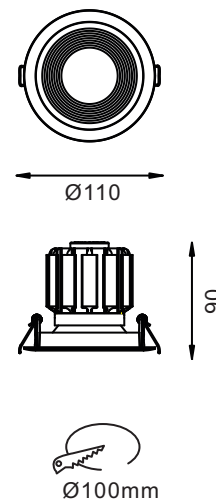

LUMINAIRE LUMEN

■ 2700 K /840lm	Ra90
■ 3000 K /936lm	Ra90
■ 4000 K /1056lm	Ra80
■ 5000 K /1176lm	Ra70

RoHS

IP44