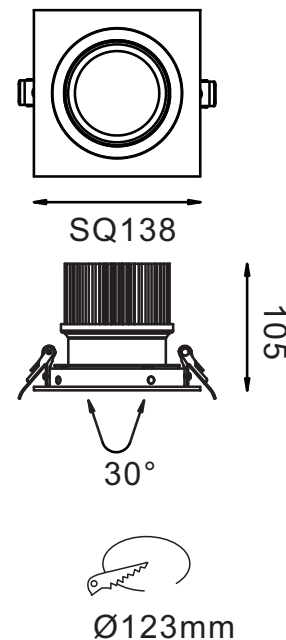

APPLICATIONS

Fashion store, chain store, shopping mall;
Showrooms, art galleries, villas.

LED Down light luminaire with die-cast
Aluminum alloy in white powder coating finish.

SPECIFICATIONS

NO OF HEAD	:	1
MOUNTING	:	Ceiling recessed
LAMP DESCRIPTION	:	26W COB chip
COLOR TEMPERATURE	:	2700/3000/4000/5000K
OPERATING VOLTAGE	:	100-240V 50/60Hz
OPERATING TEMP.	:	-30°C + 40°C
ENVIRONMENTAL RATINGS	:	IP40

PHYSICAL

DIMENSION	:	138 mm x 138 mm x105 mm (Ø123 mm)
BODY MATERIAL	:	Aluminum Alloy
BODY COLOR	:	Black, Silver, White

PRODUCT SELECTION GUIDE

PRODUCT	COLOR TEMP	POWER	OPTICS	DRIVER	BODY COLOR	REFLECTOR	ACCESSORIES
HL 5050A 26	2700 K	26 W	15- 15°	ND - Non-Dimmable	BL - Black	BL - Black	FG - Frosted Glass
	3000 K		30 - 30°	DA - Dali	SL - Silver	WH - White	CG - Clear Glass
	4000 K		45 - 45°	AN - Analogue (0-10v)	WH - White	XX - Custom	
	5000 K			TR - Triac	XX - Custom		

Ordering Code

HL 5050A 26 - 2700 K - 26W - 15 - ND - BL - BL - FG

Consult factory / Representative for Custom Details

LUMINAIRE LUMEN

2700 K /1825lm	Ra90
3000 K /2028lm	Ra90
4000 K /2288lm	Ra80
5000 K /2548lm	Ra70