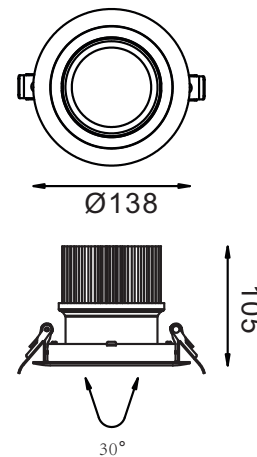

APPLICATIONS

Fashion store, chain store, shopping mall;
Showrooms, art galleries, villas.

LED Down light luminaire with die-cast
Aluminum alloy in white powder coating finish.

SPECIFICATIONS

NO OF HEAD	:	1
MOUNTING	:	Ceiling recessed
LAMP DESCRIPTION	:	26W COB chip
COLOR TEMPERATURE	:	2700/3000/4000/5000K
OPERATING VOLTAGE	:	100-240V 50/60Hz
OPERATING TEMP.	:	-30°C + 40°C
ENVIRONMENTAL RATINGS	:	IP40

OPTICAL

OPTICS	:	Lens with glass
AIMING	:	Adjustable
LIGHT DISTRIBUTION	:	Symmetric
BEAM ANGLE	:	15°/30°/45°

ELECTRICAL

TRANSFORMER	:	To be ordered separately
TRANSFORMER MOUNTING	:	Remote
TRANSFORMER TYPE	:	Electronic AC100-240V 50/60Hz - DC700mA
EMERGENCY	:	NA
DIMMING	:	Non Dimmable, Dali, 1-10v, Triac

PHYSICAL

DIMENSION	:	138 mm x 105 mm (Ø123 mm)
BODY MATERIAL	:	Aluminum Alloy
BODY COLOR	:	Black, Silver, White

LUMINAIRE LUMEN

■ 2700 K /1825lm	Ra90
■ 3000 K /2028lm	Ra90
■ 4000 K /2288lm	Ra80
■ 5000 K /2548lm	Ra70

PRODUCT SELECTION GUIDE

PRODUCT	COLOR TEMP	POWER	OPTICS	DRIVER	BODY COLOR	REFLECTOR	ACCESSORIES
HL 5050 26	2700 K	26 W	15- 15°	ND - Non-Dimmable	BL - Black	BL - Black	FG - Frosted Glass
	3000 K		30 - 30°	DA - Dali	SL - Silver	WH - White	CG - Clear Glass
	4000 K		45 - 45°	AN - Analogue (0-10v)	WH - White	XX - Custom	
	5000 K			TR - Triac	XX - Custom		