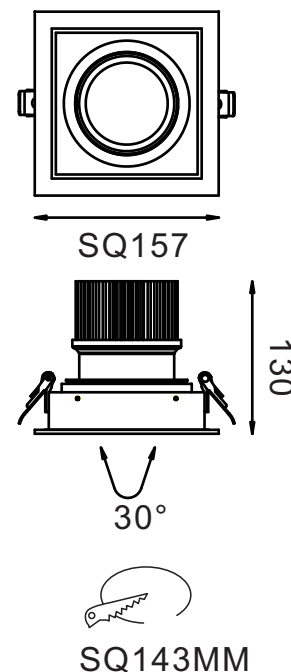

APPLICATIONS

Fashion store, chain store, shopping mall;
Showrooms, art galleries, villas.

LED Down light luminaire with die-cast
Aluminum alloy in white powder coating finish.

SPECIFICATIONS

NO OF HEAD	:	1
MOUNTING	:	Ceiling recessed
LAMP DESCRIPTION	:	26W COB chip
COLOR TEMPERATURE	:	2700/3000/4000/5000K
OPERATING VOLTAGE	:	100-240V 50/60Hz
OPERATING TEMP.	:	-30°C + 40°C
ENVIRONMENTAL RATINGS	:	IP40

PHYSICAL

DIMENSION	:	157 mm x 157 mm x130 mm
BODY MATERIAL	:	Aluminum Alloy
BODY COLOR	:	Black, Silver, White

PRODUCT SELECTION GUIDE

PRODUCT	COLOR TEMP	POWER	OPTICS	DRIVER	BODY COLOR	REFLECTOR	ACCESSORIES
HL 5049A 26	2700 K	26 W	15- 15°	ND - Non-Dimmable	BL - Black	BL - Black	FG - Frosted Glass
	3000 K		30 - 30°	DA - Dali	SL - Silver	WH - White	CG - Clear Glass
	4000 K		45 - 45°	AN - Analogue (0-10v)	WH - White	XX - Custom	
	5000 K			TR - Triac	XX - Custom		

Ordering Code

HL 5049A 26 - 2700 K - 26W - 15 - ND - BL - BL - FG

Consult factory / Representative for Custom Details

LUMINAIRE LUMEN

■ 2700 K /1825lm	Ra90
■ 3000 K /2028lm	Ra90
■ 4000 K /2288lm	Ra80
■ 5000 K /2548lm	Ra70